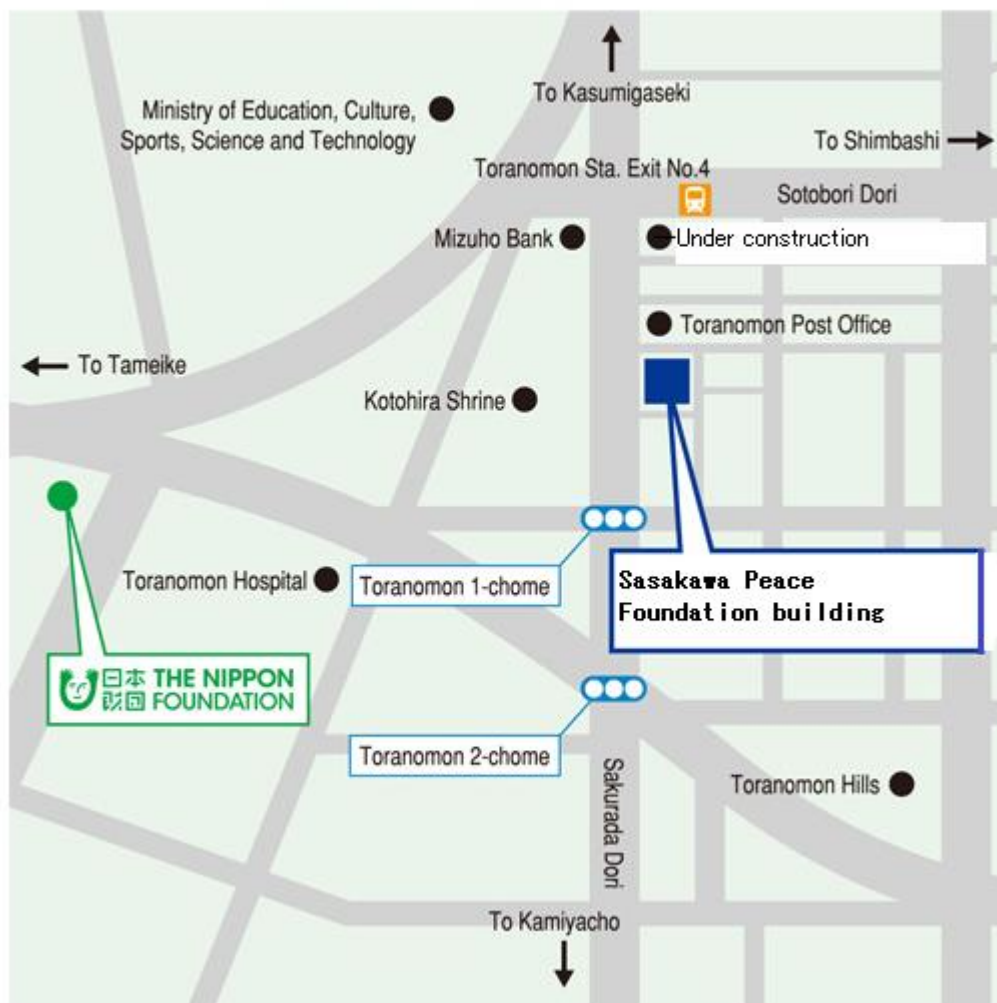

The Scandinavia-Japan Sasakawa Foundation, Tokyo Office is located on the 5<sup>th</sup> floor of the Sasakawa Peace Foundation building.

■ Closest Station 1 minute walk from Exit 4 of Toranomon Station (Tokyo Metro Ginza Line).

Scandinavia-Japan Sasakawa Foundation, Tokyo office

Address: The Sasakawa Peace Foundation Building 5F  
1-15-16, Toranomon, Minato-ku, Tokyo, Japan 105-0001

Telephone: +81(0)3 6457 9731

Fax: +81(0)3 6457 9732